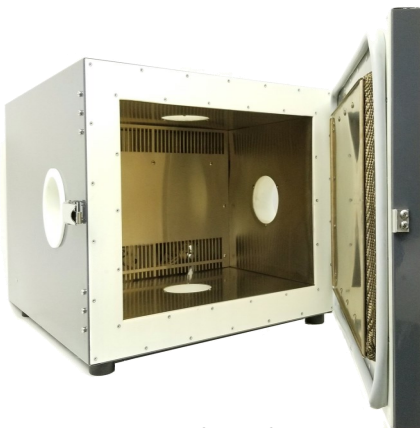

C900 Chamber
Shown with two 25x25" Shelves

Coolant choices

L-N₂ -100°C , High or Low Pressure

L-CO₂ -65°C , High or Low Pressure

Refrigeration Compressor

-40°C with Single Stage

-65°C with Dual Stage (Cascade)

C230 Chamber
Built for 350°C

C460 Chamber
with a 16 x 19" Shelf

www.TotalTempTech.com
Sales@TotalTempTech.com
Phone: 888.712.2228

TotalTemp Technologies, Inc.
3630 Hancock Ste. A
San Diego, CA 92110

Temperature Chamber

Benchtop Models - Three Standard Sizes

Caster Stand and Benchtop Models Available

Model	Capacity Ft ³ /Liters	Dimensions		
		Exterior Inch/Cm		Interior Inch/Cm
C230	1.3/36.8	20.2 / 51.3	W	16 / 40.6
		24.4 / 61.5	D	12 / 30.4
		16.2 / 41.1	H	12 / 30.4
C460	2.18/61.7	25 / 63.5	W	19.5 / 49.5
		29 / 73.6	D	16 / 40.6
		17 / 43.1	H	12.4 / 31.4
C900	9/255	30 / 76.2	W	25 / 63.5
		38 / 96.5	D	25 / 63.5
		29 / 73.6	H	25 / 63.5