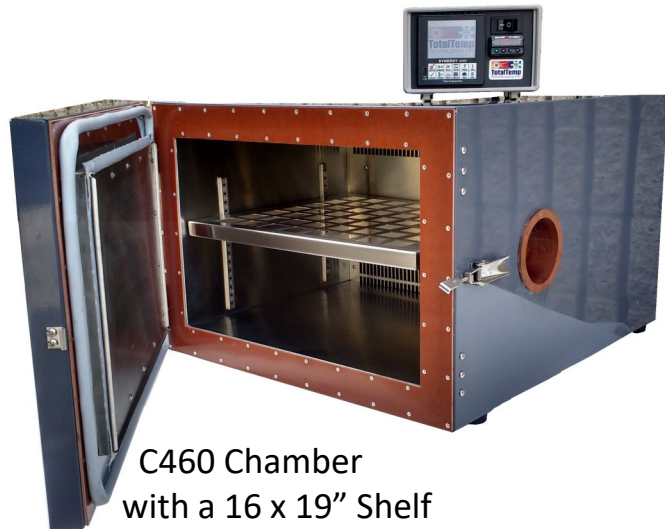

TotalTemp
TECHNOLOGIES, INC.

**The Next Generation Thermal Test Performance
A New Generation of Excellent Customer Service**

Temperature Chambers

Range from -100°C to +200°C (-148°F to 392°F) Extended Ranges Available

C900 Chamber
Shown with two 25x25" Shelves

Coolant choices

L-N₂ -100°C , High or Low Pressure

L-CO₂ -65°C , High or Low Pressure

Refrigeration Compressor

-40°C with Single Stage

-65°C with Dual Stage (Cascade)

C230 Chamber
Built for 350°C

C460 Chamber
with a 16 x 19" Shelf

www.TotalTempTech.com
Sales@TotalTempTech.com
Phone: 888.712.2228

TotalTemp Technologies, Inc.
3630 Hancock Ste. A
San Diego, CA 92110

Temperature Chamber

Benchtop Models - Three Standard Sizes

Caster Stand and Benchtop Models Available

Model	Capacity Ft ³ /Liters	Dimensions		
		Exterior Inch/Cm		Interior Inch/Cm
C230	1.3/36.8	20.2 / 51.3	W	16 / 40.6
		24.4 / 61.5	D	12 / 30.4
		16.2 / 41.1	H	12 / 30.4
C460	2.18/61.7	25 / 63.5	W	19.5 / 49.5
		29 / 73.6	D	16 / 40.6
		17 / 43.1	H	12.4 / 31.4
C900	9/255	30 / 76.2	W	25 / 63.5
		38 / 96.5	D	25 / 63.5
		29 / 73.6	H	25 / 63.5