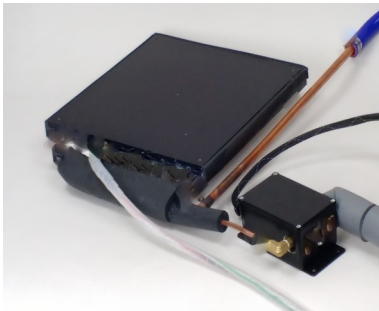

OPTIONS & ACCESSORIES

- Redundant Valve failsafe systems
- Thermal Platform Hybrid 2.0 Kit
- Dry Nitrogen purge options
- Cryogenic L-N₂ & L-CO₂ Delivery Hoses
- 16 Channel Thermocouple Monitor
- Temperature Sensor Terminal Blocks
- Extended Temperature Range options
- Caster stand or benchtop
- Left or right hinge doors
- Standard duty or Heavy duty shelf
- Independent Limit Controller
- Many types of DUT sensors
- O₂ monitoring option for lab safety
- Easy to use Controller options (Nano only)

Optional SD144 2.0

Thermal Platform Configured to operate in a temperature chamber to improve performance. The small valve box can be mounted outside the chamber. Wires for sensors and heaters are routed outside the chamber to the controller. Much like the TotalTemp HBC49 or HBC144, this option utilizes both conductive and convective heat transfer